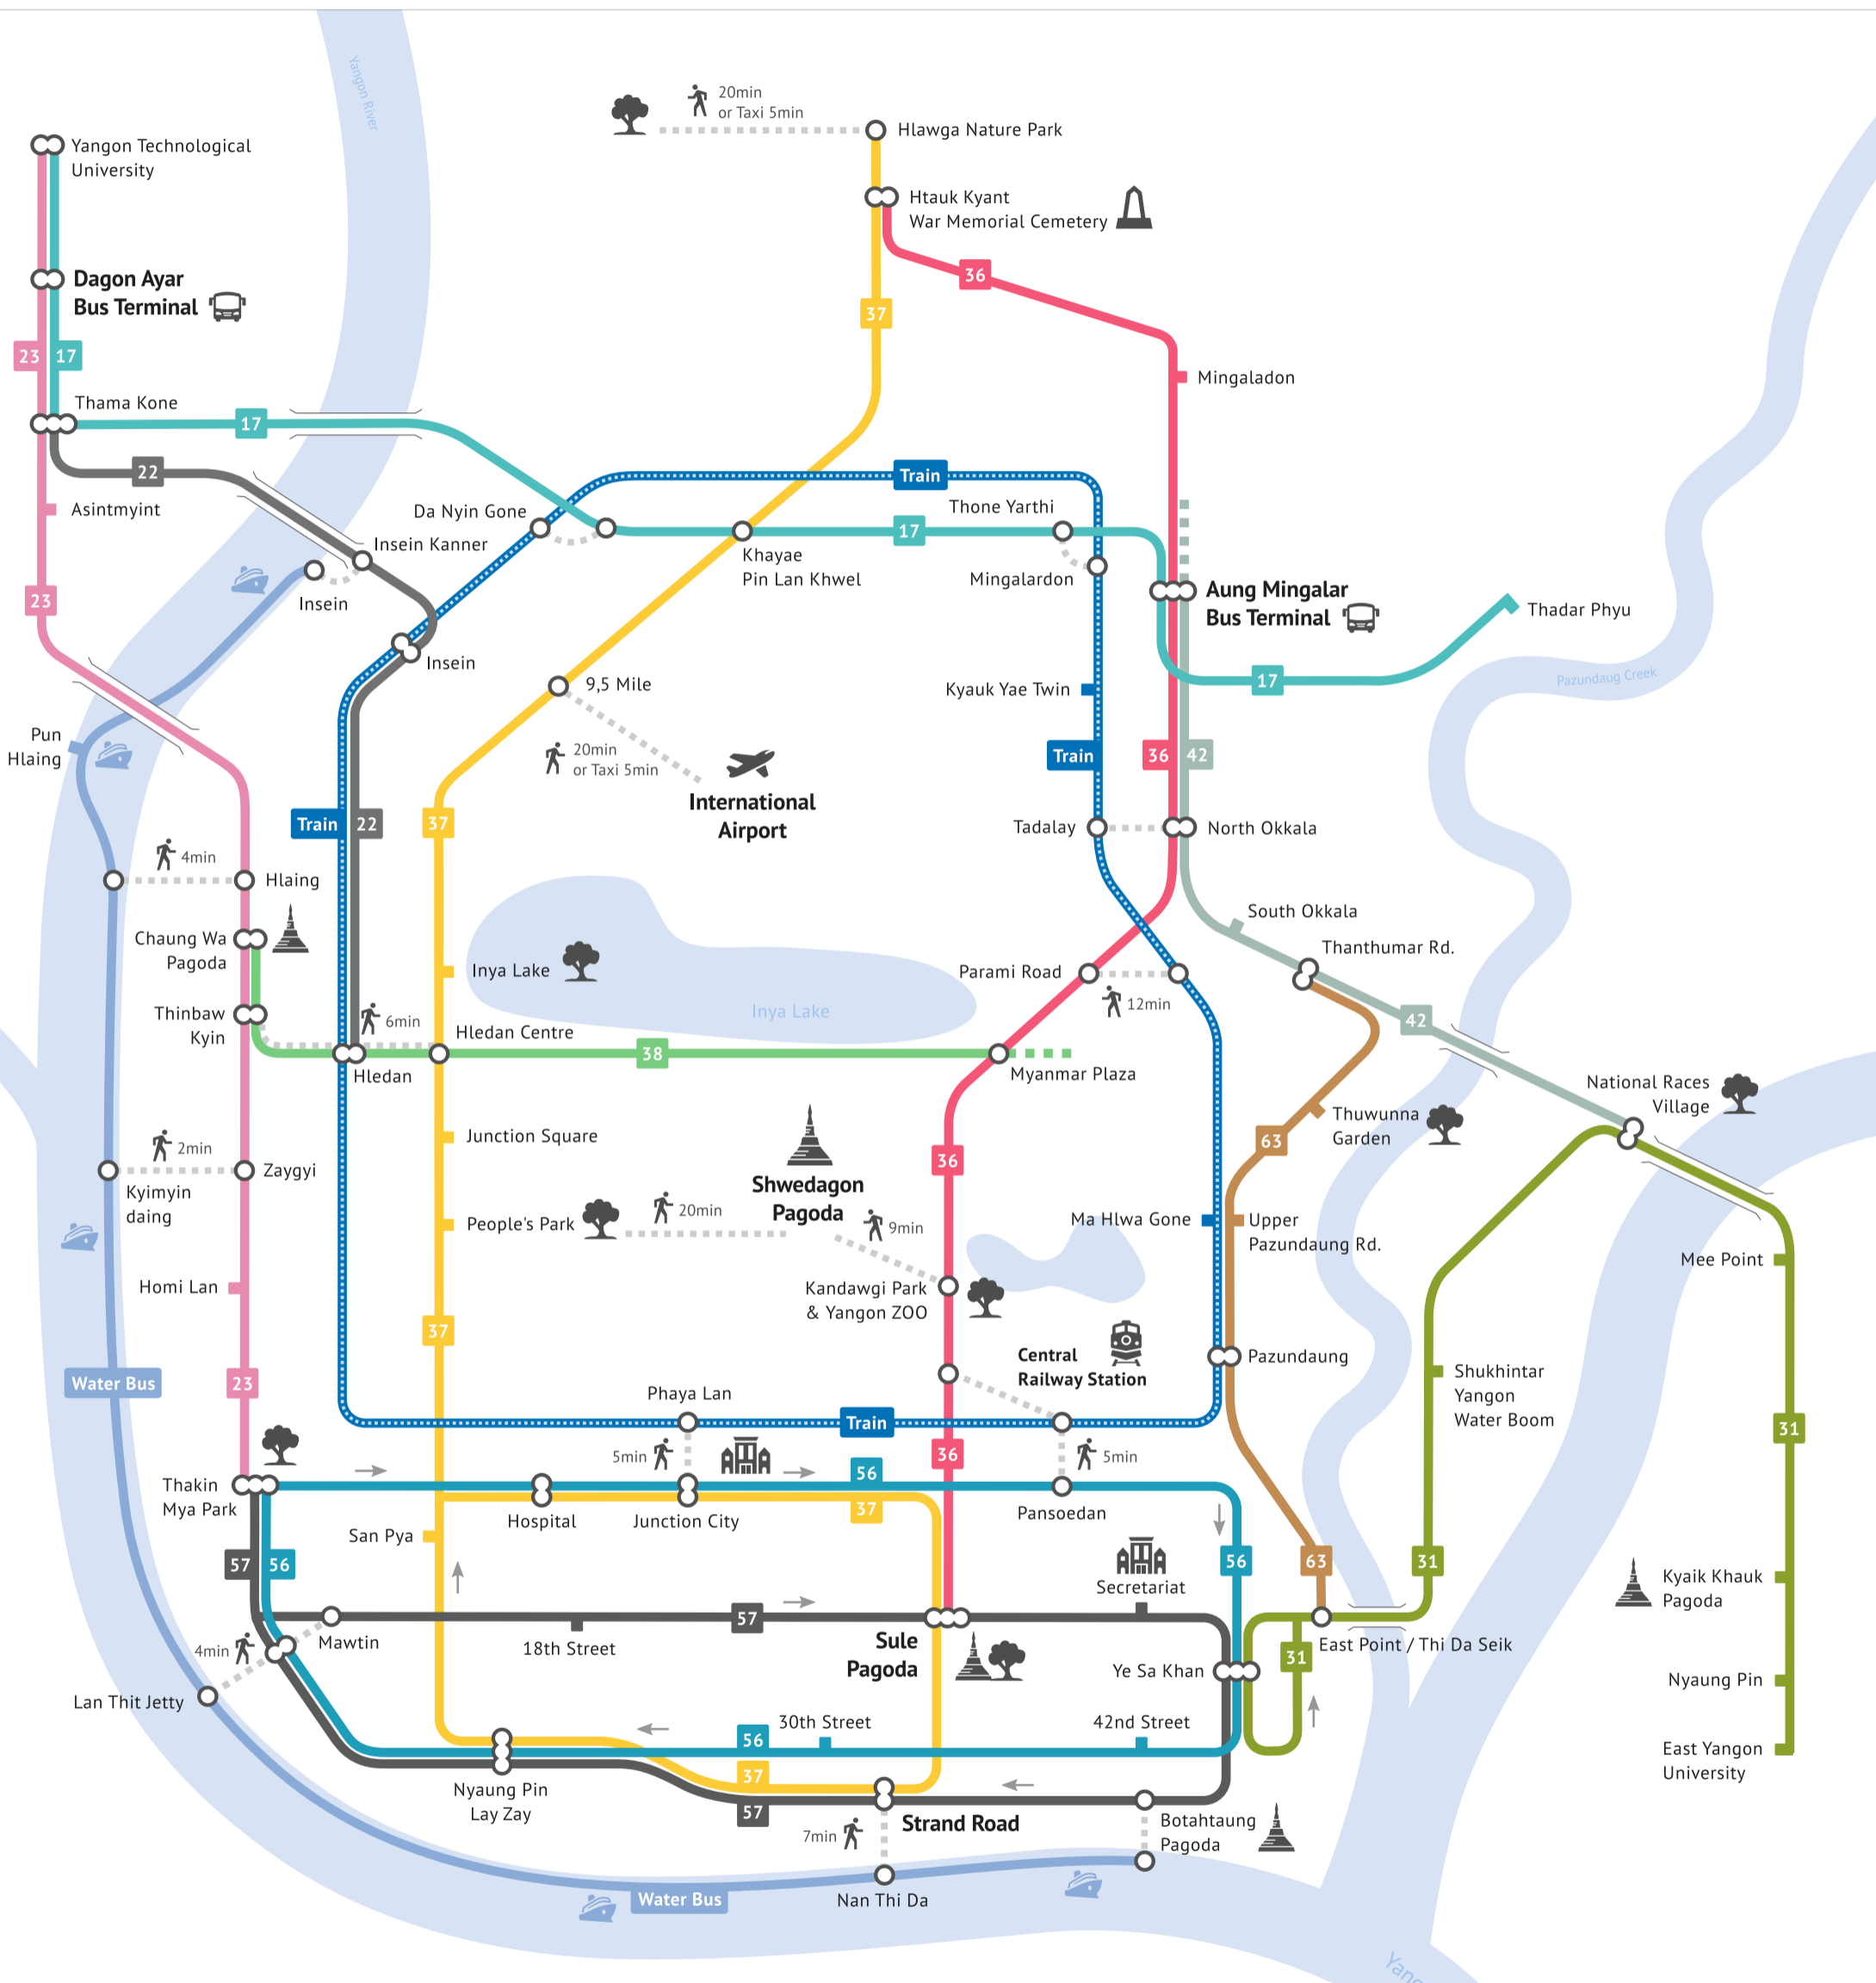

Yangon Public Transport Map

Map of main bus and train routes in Yangon (Myanmar)
TransportForMyanmar.com

- Route with a stop
- Route continues further (not mapped)
- Routes with intersection stop
- Walking route

Single ticket
 Fare: 200 Ks
 Please have exact fare ready when boarding the bus, drivers don't give change. Cash box is located at driver's cabin.

Thank you for using public transport. You are helping Yangon beat traffic congestions.